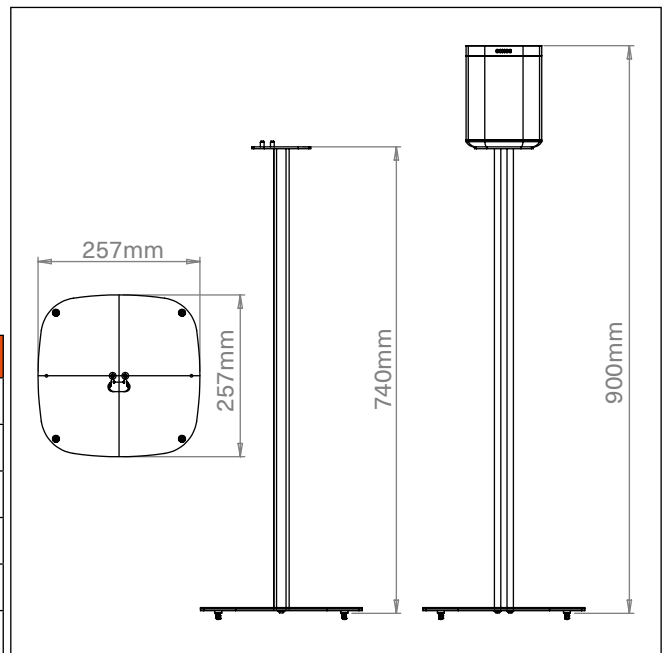

# Premium Floor Stand for Sonos One, One SL and Play:1

- Precision extruded aluminum and laser cut steel.
- Secure tight fit holds Sonos speakers perfectly.
- Ideal for Sonos 5.1 surround sound system.
- Quick and easy installation.
- Speaker positioned at perfect listening height.
- Adjustable polymer feet with floor protectors.
- Available in Black or White to match the colour of the Sonos speaker.
- Discrete cable management.

| MILLIMETRES/KILOGRAMS  | HEIGHT                    | WIDTH  | DEPTH | WEIGHT |        |
|------------------------|---------------------------|--------|-------|--------|--------|
| Product Size           | 749                       | 257    | 257   | 2.8    |        |
| MILLIMETRES/KILOGRAMS  | QTY                       | LENGTH | WIDTH | HEIGHT | WEIGHT |
| Carton (single)        | 1                         | 766    | 330   | 62     | 3.90   |
| Outer Transit (single) | 3                         | 782    | 347   | 190    | 12.50  |
| Carton (pair)          | TBC                       | TBC    | TBC   | TBC    | TBC    |
| Outer Transit (pair)   | TBC                       | TBC    | TBC   | TBC    | TBC    |
| Country of Origin      | UK                        |        |       |        |        |
| Carton Contents:       | Floor Stand, Instructions |        |       |        |        |

| CODE    | NAME  | EAN CODE      |
|---------|---|---------------|
| MS12B   | Premium Floor Stand for Sonos One, One SL and Play:1 Black      | 5060888130065 |
| MS12BX2 | 2 x Premium Floor Stands for Sonos One, One SL and Play:1 Black | 5060888130072 |
| MS12W   | Premium Floor Stand for Sonos One, One SL and Play:1 White      | 5060888130089 |
| MS12WX2 | 2 x Premium Floor Stands for Sonos One, One SL and Play:1 White | 5060888130096 |