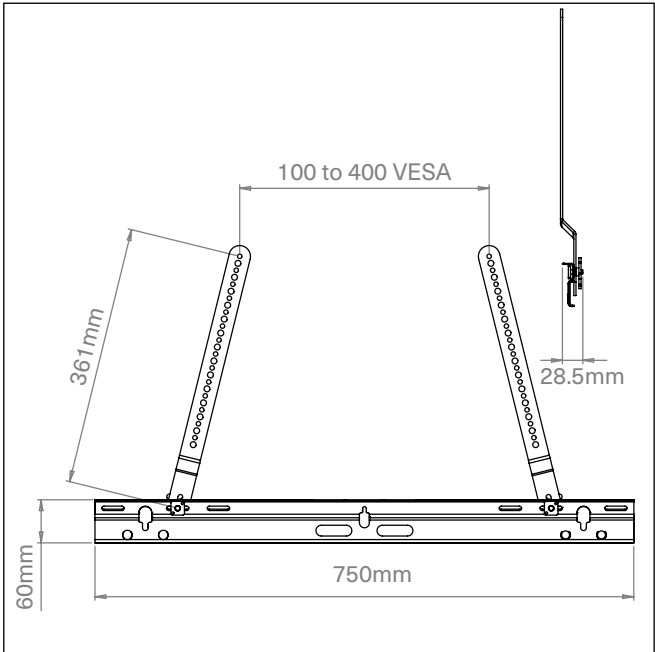

TV Mount Attachment for Sonos Arc

- Precision engineered in high grade steel.
- Enables you to attach a Sonos Arc securely to any existing TV wall mount.
- Perfect partner for 40-to-80-inch TV's - with extensions arms for larger TV's.
- Quick, easy installation with horizontal and vertical adjustment.
- Available in black only.

| MILLIMETRES/KILOGRAMS | HEIGHT | WIDTH | DEPTH | WEIGHT | |
|-----------------------|-----------------------------------|--------|-------|--------|--------|
| Product Size | 60 | 750 | 28.5 | 1.260 | |
| MILLIMETRES/KILOGRAMS | QTY | LENGTH | WIDTH | HEIGHT | WEIGHT |
| Carton | 1 | 773 | 65 | 76 | 1.470 |
| Country of Origin | UK | | | | |
| Carton Contents: | TV Mount Attachment, Instructions | | | | |

| CODE | NAME | EAN CODE |
|-------|-----------------------------------|---------------|
| MS28B | TV Mount Attachment for Sonos Arc | 5060888130300 |